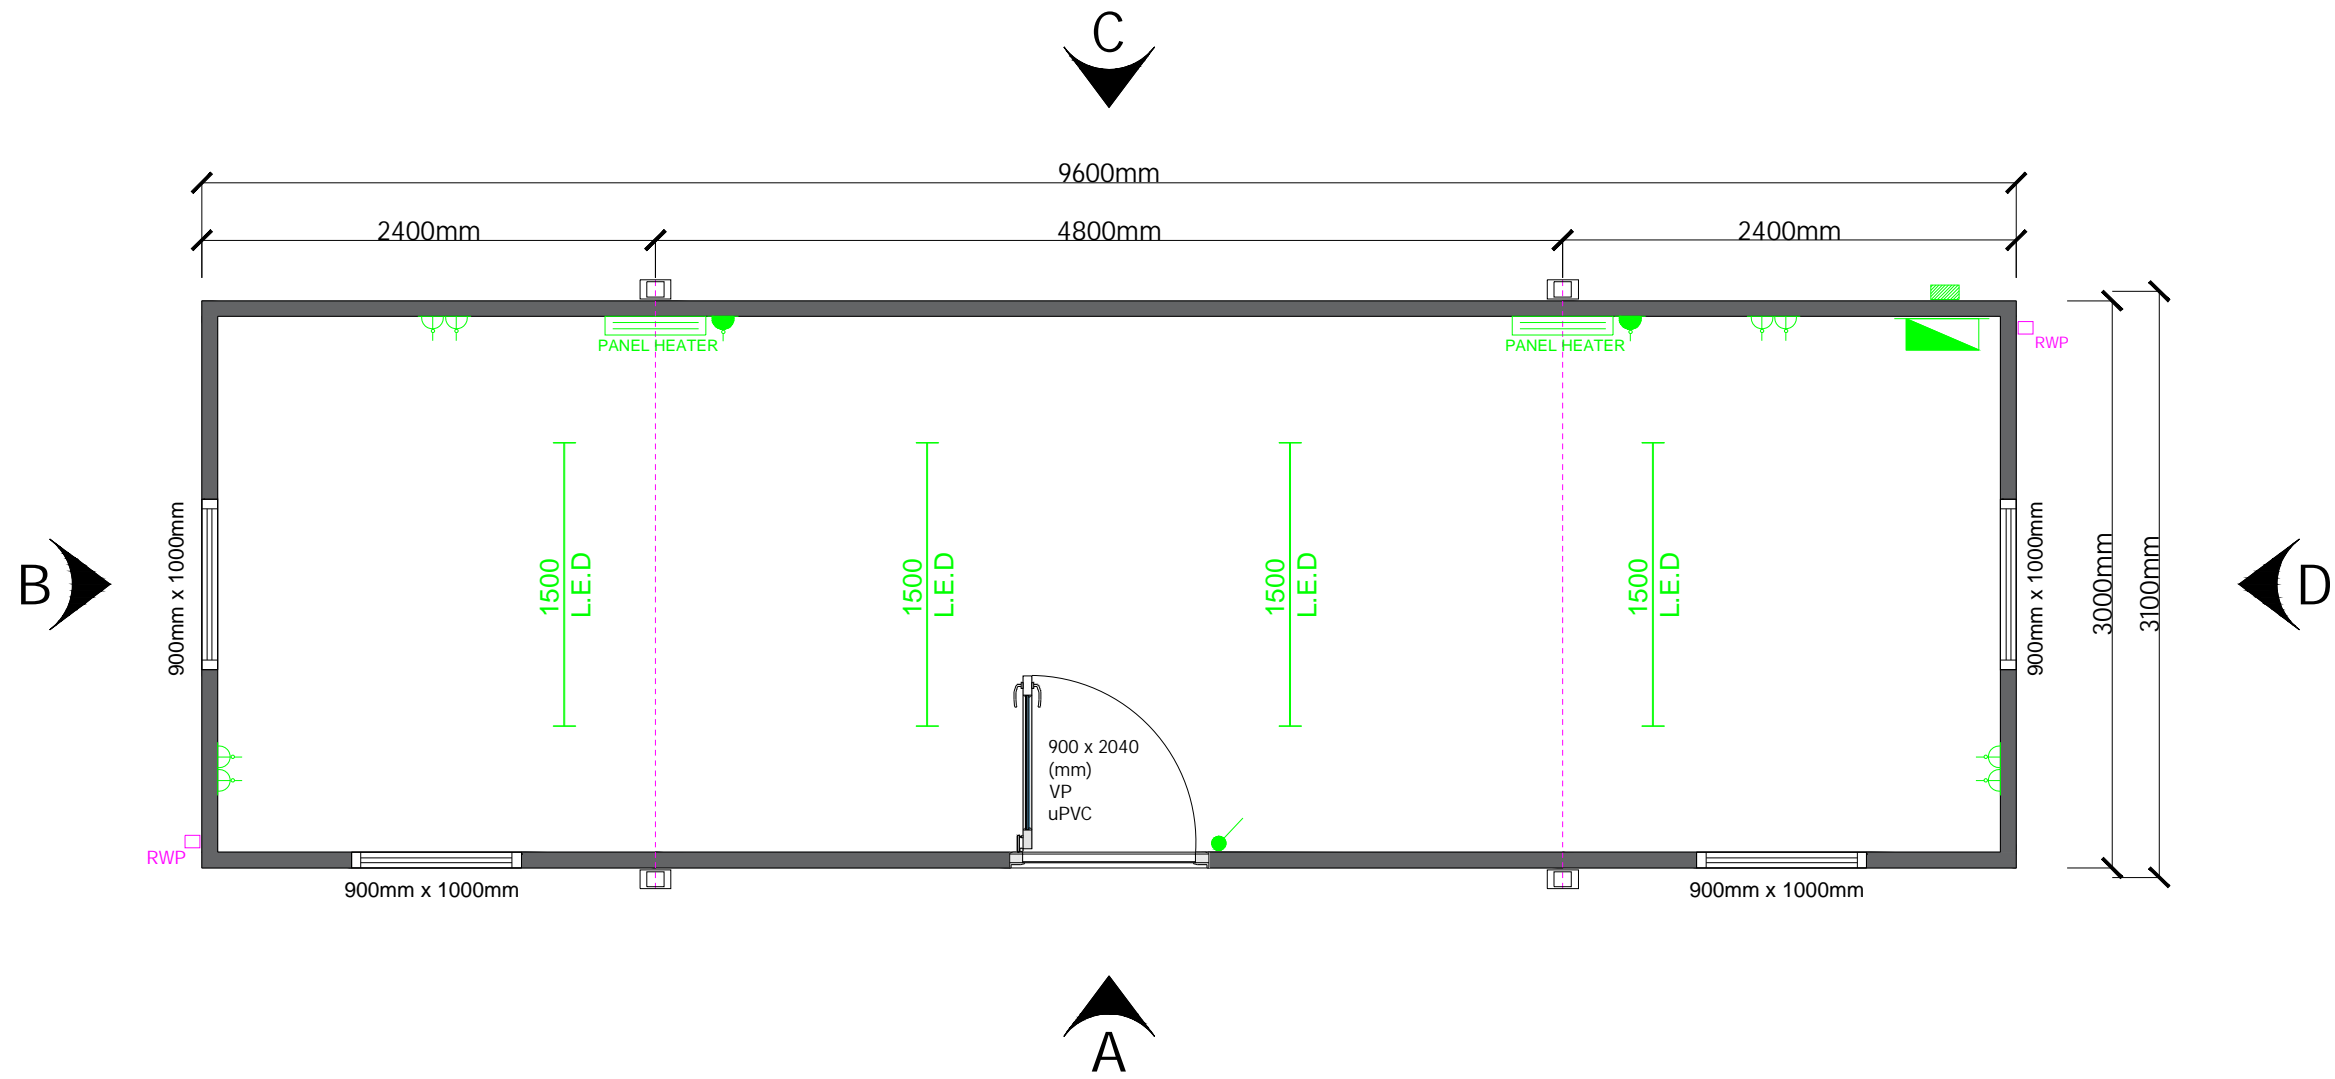

Drawing Legend

Electrical	
	Distribution Board
	Electrical Inlet
	Double 13Amp Socket (450mm AFFL)
	20A Double Pole Lightswitch (1200 AFFL)
Heating	
	Panel Heater
Lighting	
	L.E.D Batten Light

REV	DATE	DESCRIPTION	By

Project:			
32 x 10 A Cabin (9.6m x 3m)			
Drawing:			
Floor Plan			
Drawn By:	Date:		
B.W	11/10/24		
Checked By:	Sheet:	Scale:	
	A3	1:40	
Drawing Number:	Rev:	Stock Reference: