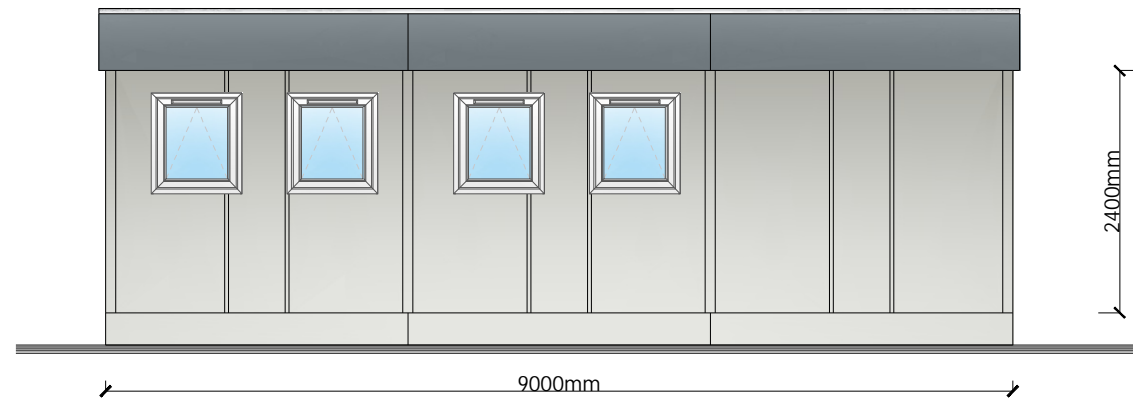

Elevation C