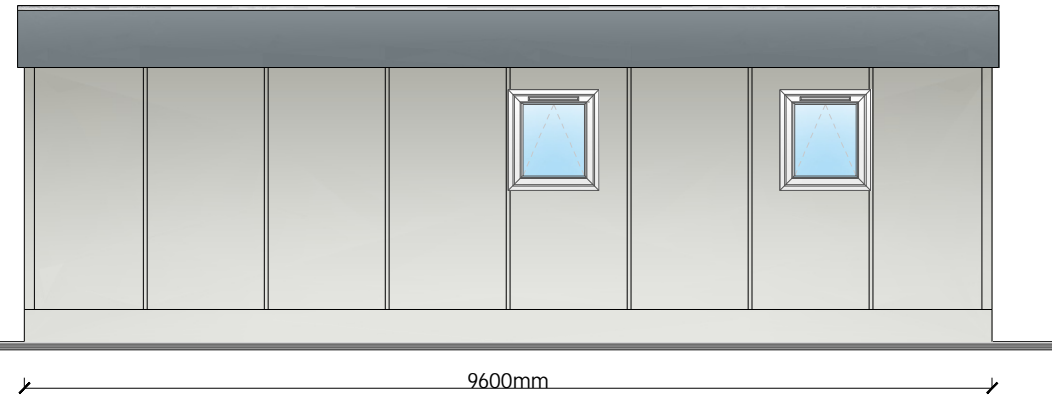

Elevation B