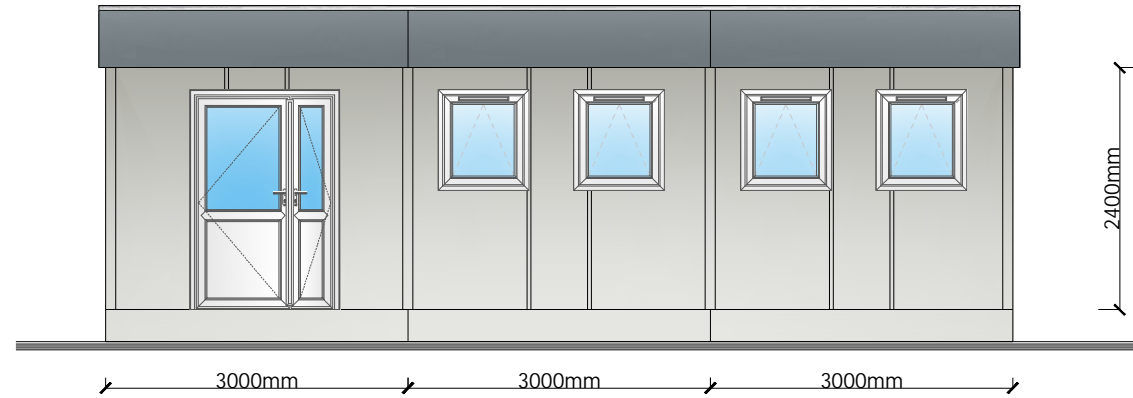

Drawing Legend

Elevation A