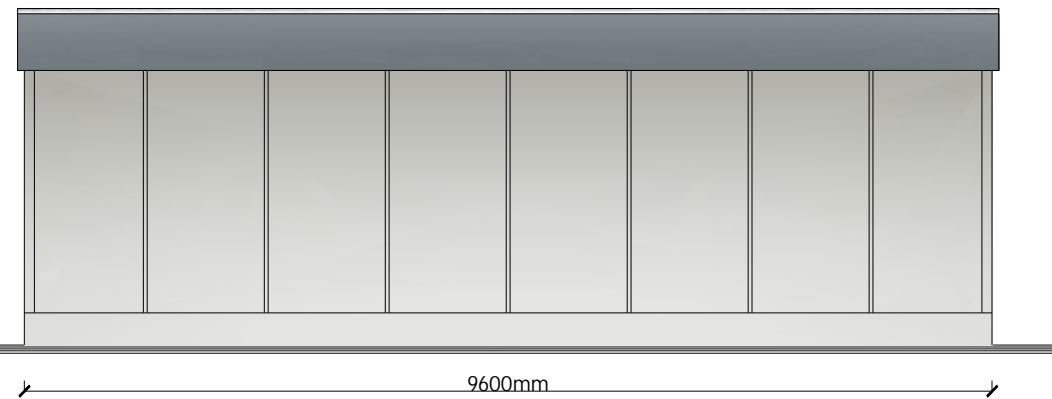

Elevation D

REV	DATE	DESCRIPTION	By

Project:			
3 Bay Classroom (9.6m x 3m)			
Drawing:			
Elevations			
Drawn By:	Date:		
B.W	17/09/24		
Checked By:	Sheet:	Scale:	
	A3	1:75	
Drawing Number:	Rev:	Stock Reference: